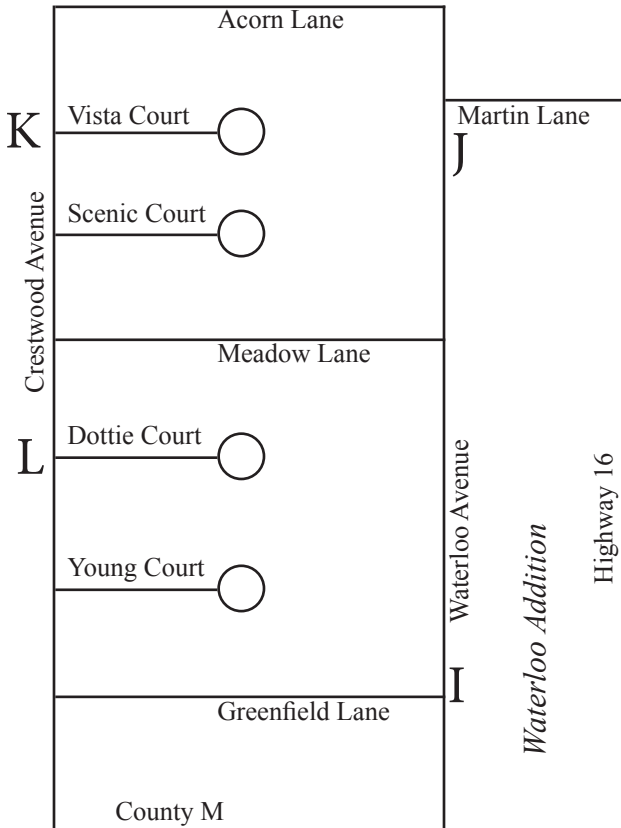

# TRANSPORTATION

## Village Bus Stops

The stops are as follows: (same stops, different letters)

Stop	Bus #	
A	9	Brickl Road & West Avenue
B	15	Brickl Road & William Avenue
C	9	Brickl Road & Lee Drive
D	1	Branding Iron & Lee Drive
E	1	Branding Iron Rd & 1/2 way between Wagon & Campfire Drive
F	1	Boundary Drive & 1st Road (A) through A.M.H.P.
G	15	Boundary Drive & 3rd Road (C) through A.M.H.P.
H	15	Boundary Drive & 5th Road (E) through A.M.H.P.
I	2	Waterloo Avenue & Greenfield Lane
J	2	Waterloo Avenue & Martin Lane
K	2	Crestwood Avenue & Vista Court
L	2	Crestwood Avenue & Dottie Court
M	6	West Elm/CTH B & Susan Court
N	6	West Elm/CTH B & South Vera Lane
O	20	West Franklin & Griswold Avenue
P	20	West Franklin & North Rosewood Lane
Q	20	West Franklin & North Vera Lane
R	10	Rhyme Street & Mill Street South
S	10	Rhyme Street & O'Fallon Court
T	6	Elm Street & West Avenue