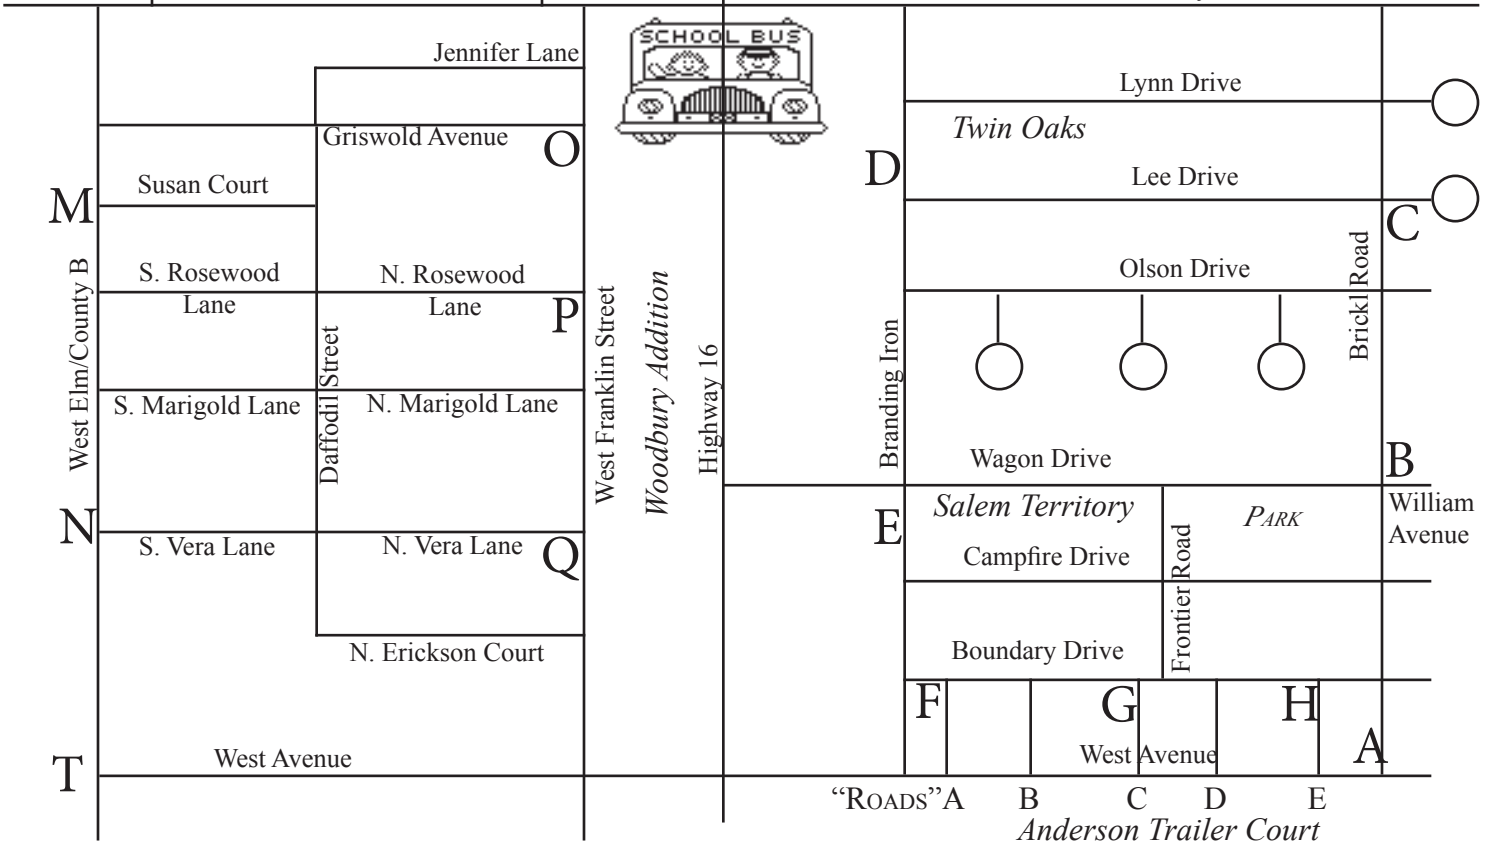

## Village Bus Stops

The stops are as follows: (same stops, different letters)

Stop	Bus #	
A	9	Brickl Road & West Avenue
B	15	Brickl Road & William Avenue
C	9	Brickl Road & Lee Drive
D	1	Branding Iron & Lee Drive
E	1	Branding Iron Rd & 1/2 way between Wagon & Campfire Drive
F	1	Boundary Drive & 1st Road (A) through A.M.H.P.
G	15	Boundary Drive & 3rd Road (C) through A.M.H.P.
H	15	Boundary Drive & 5th Road (E) through A.M.H.P.
I	2	Waterloo Avenue & Greenfield Lane
J	2	Waterloo Avenue & Martin Lane
K	2	Crestwood Avenue & Vista Court
L	2	Crestwood Avenue & Dottie Court
M	6	West Elm/CTH B & Susan Court
N	6	West Elm/CTH B & South Vera Lane
O	20	West Franklin & Griswold Avenue
P	20	West Franklin & North Rosewood Lane
Q	20	West Franklin & North Vera Lane
R	10	Rhyme Street & Mill Street South
S	10	Rhyme Street & O'Fallon Court
T	6	Elm Street & West Avenue

**THIS PLAN WILL BE ON TRIAL FOR THE FIRST FEW WEEKS AND CHANGES MAY HAVE TO BE MADE.**

**DRIVERS  
ASSIGNED  
VEHICLES**

- A. Tauscher .....#1
- A. Devenport.....#2
- K. Bina .....#5
- K. Morgan .....#6
- S. Stach .....#9
- A. Arnold.....#10
- C. Friet .....#11
- G. Lafky .....#12
- B. Gorniak.....#14
- T. Lord.....#15
- B. Kortbein.....#16
- A. Bakke .....#20
- M. Johnson.....#23
- S. Tauscher .....#24
- OPEN .....#25
- C. Bockenfeld .....Para
- S. Carlson.....Para